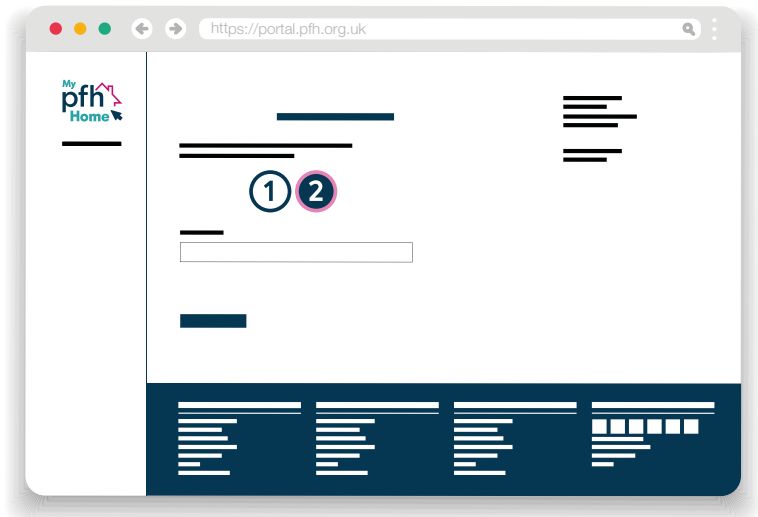

Step 3

Enter the answer to the security question shown, which you set up when you registered. Then click 'reset'.

If you have any issues registering with My PFH Home or have forgotten your login details, please email mypfhhome@pfh.org.uk

mypfhhome.pfh.org.uk