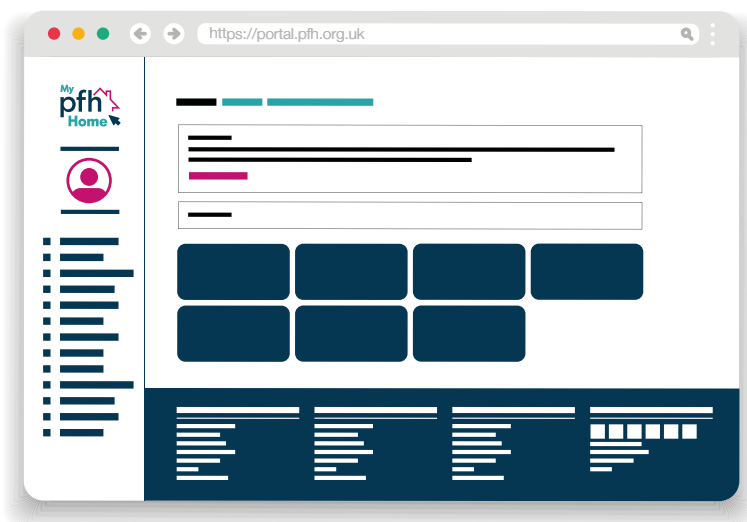

Guide to logging in to My PFH Home

To login to My PFH Home, please follow the steps below:

Step 1

Go to:

<https://mypfhhome.pfh.org.uk>

Step 2

Enter your email address and password, which you set up when you registered. Then click 'sign in'.

Step 3

You are now logged into My PFH Home

If you have forgotten your password, please follow the steps below:

Step 1

Click on 'forgotten your password' on the 'sign into your account' page.

Step 2

Enter your email address, complete the Recaptcha authentication and then click 'continue'