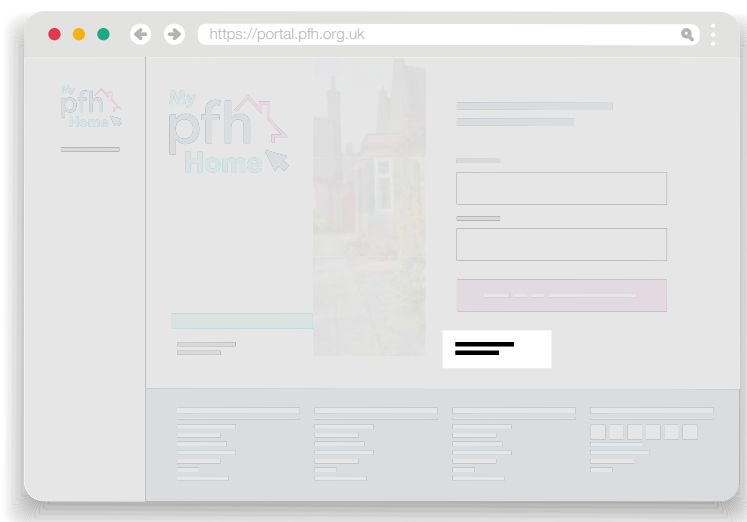

Guide to logging in to My PFH Home

To login to My PFH Home, please follow the steps below:

Step 1

Go to:

<https://mypfhhome.pfh.org.uk>

Step 2

Enter your email address and password, which you set up when you registered. Then click 'sign in'.

Step 3

You are now logged into My PFH Home

If you have forgotten your password, please follow the steps below:

Step 1

Click on 'forgotten your password' on the 'sign into your account' page.

Step 2

Enter your email address, complete the Recaptcha authentication and then click 'continue'