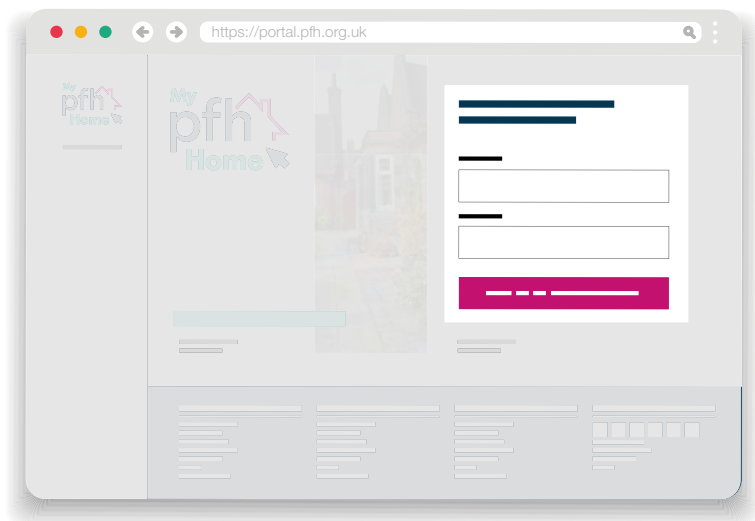

Guide to logging in to My PFH Home

To login to My PFH Home, please follow the steps below:

Step 1

Go to:

<https://mypfhhome.pfh.org.uk>

Step 2

Enter your email address and password, which you set up when you registered. Then click 'sign in'.

Step 3

You are now logged into My PFH Home

If you have forgotten your password, please follow the steps below:

Step 1

Click on 'forgotten your password' on the 'sign into your account' page.

Step 2

Enter your email address, complete the Recaptcha authentication and then click 'continue'