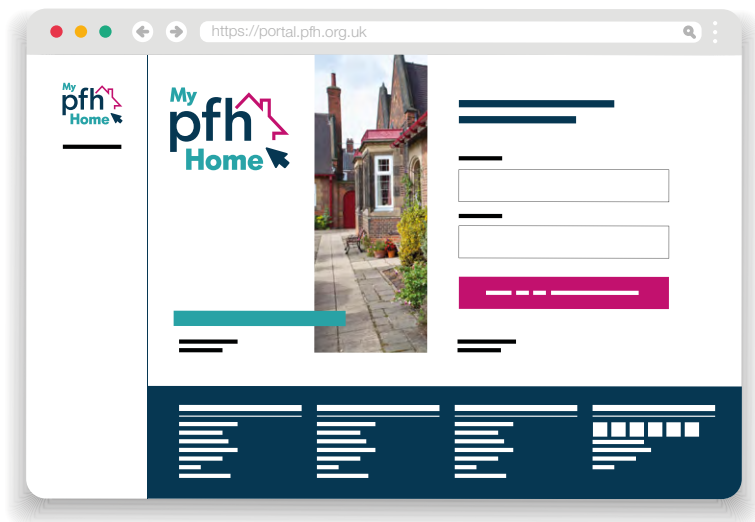

Guide to logging in to My PFH Home

To login to My PFH Home, please follow the steps below:

Step 1

Go to:

<https://mypfhhome.pfh.org.uk>

Step 2

Enter your email address and password, which you set up when you registered. Then click 'sign in'.

Step 3

You are now logged into My PFH Home

If you have forgotten your password, please follow the steps below:

Step 1

Click on 'forgotten your password' on the 'sign into your account' page.

Step 2

Enter your email address, complete the Recaptcha authentication and then click 'continue'